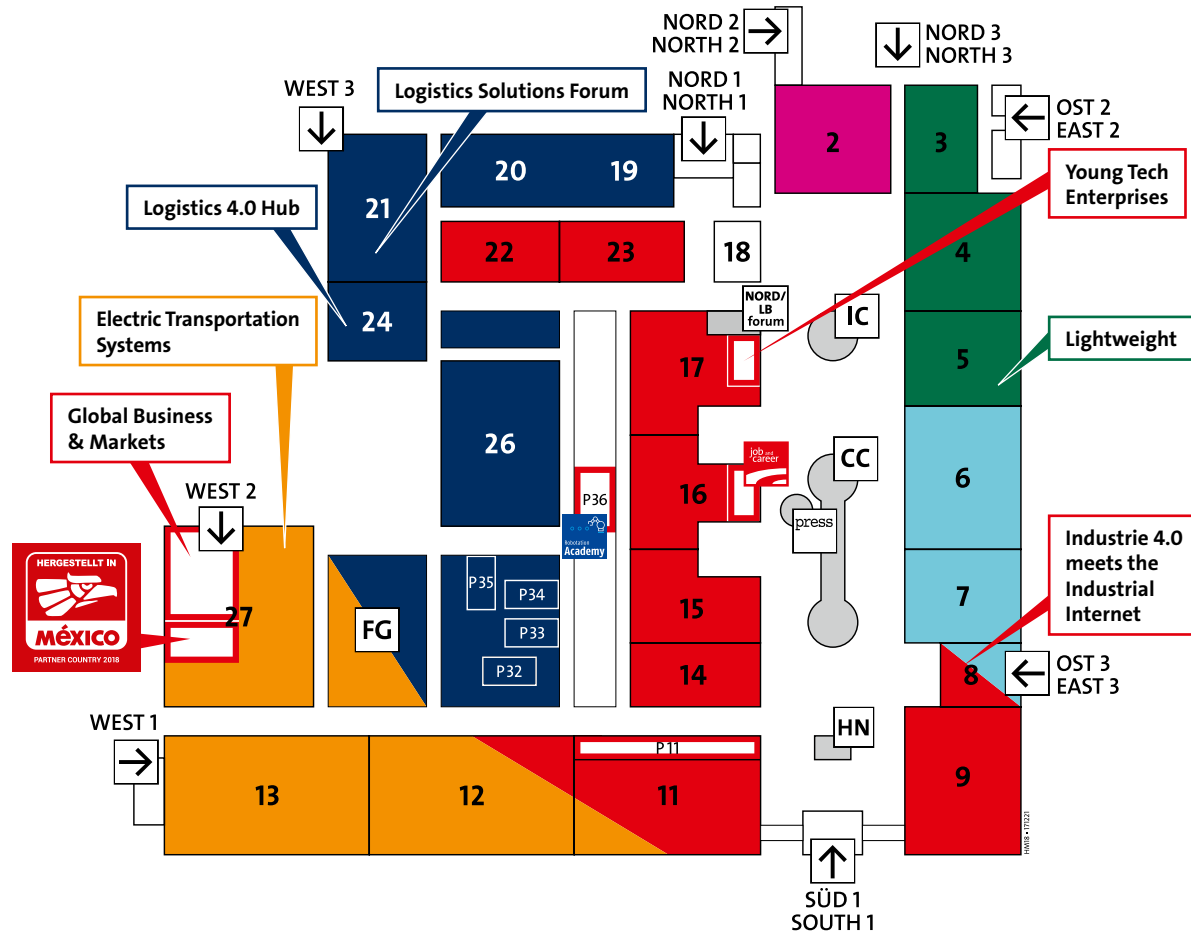

## HANNOVER MESSE

**Integrated Automation, Motion & Drives**  
Leading Trade Show for Integrated Automation, Industrial IT, Power Transmission and Control (Halls 8, 9, 11, 12, 14–17, 22, 23)

**Digital Factory**  
Leading Trade Show for Integrated Processes and IT Solutions (Halls 6–8)

**Energy**  
Leading Trade Show for Integrated Energy Systems and Mobility (Halls 11–13, 27, FG)

**Industrial Supply**  
Leading Trade Show for Innovative Subcontracting Solutions and Lightweight Construction (Halls 3–5)

## CeMAT

World's leading trade show for intralogistics & supply chain management (Halls 19–21, 24, 26 FG, Pavilions 32–35)

**job and career** (Halle/Hall 16)  
**Robotation Academy** (Pavillon/Pavilion 36)

- ↑ Eingang Entrance
- IC Informations-Centrum Information Center
- CC Convention Center
- HN Haus der Nationen House of Nations
- press Presse-Centrum Press Center
- FG Freigelände Open-air site
- NORD/LB forum